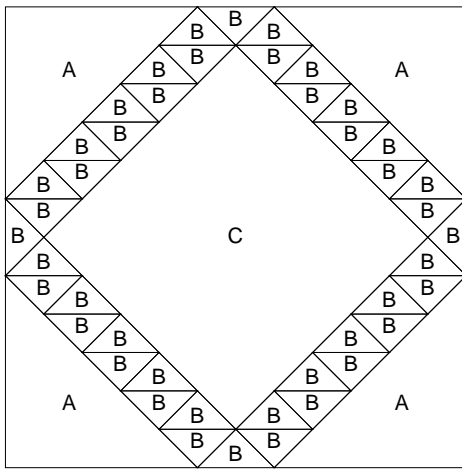

# Navajo

Key Block (1/5 actual size)

Cutting Diagrams

Patch Count